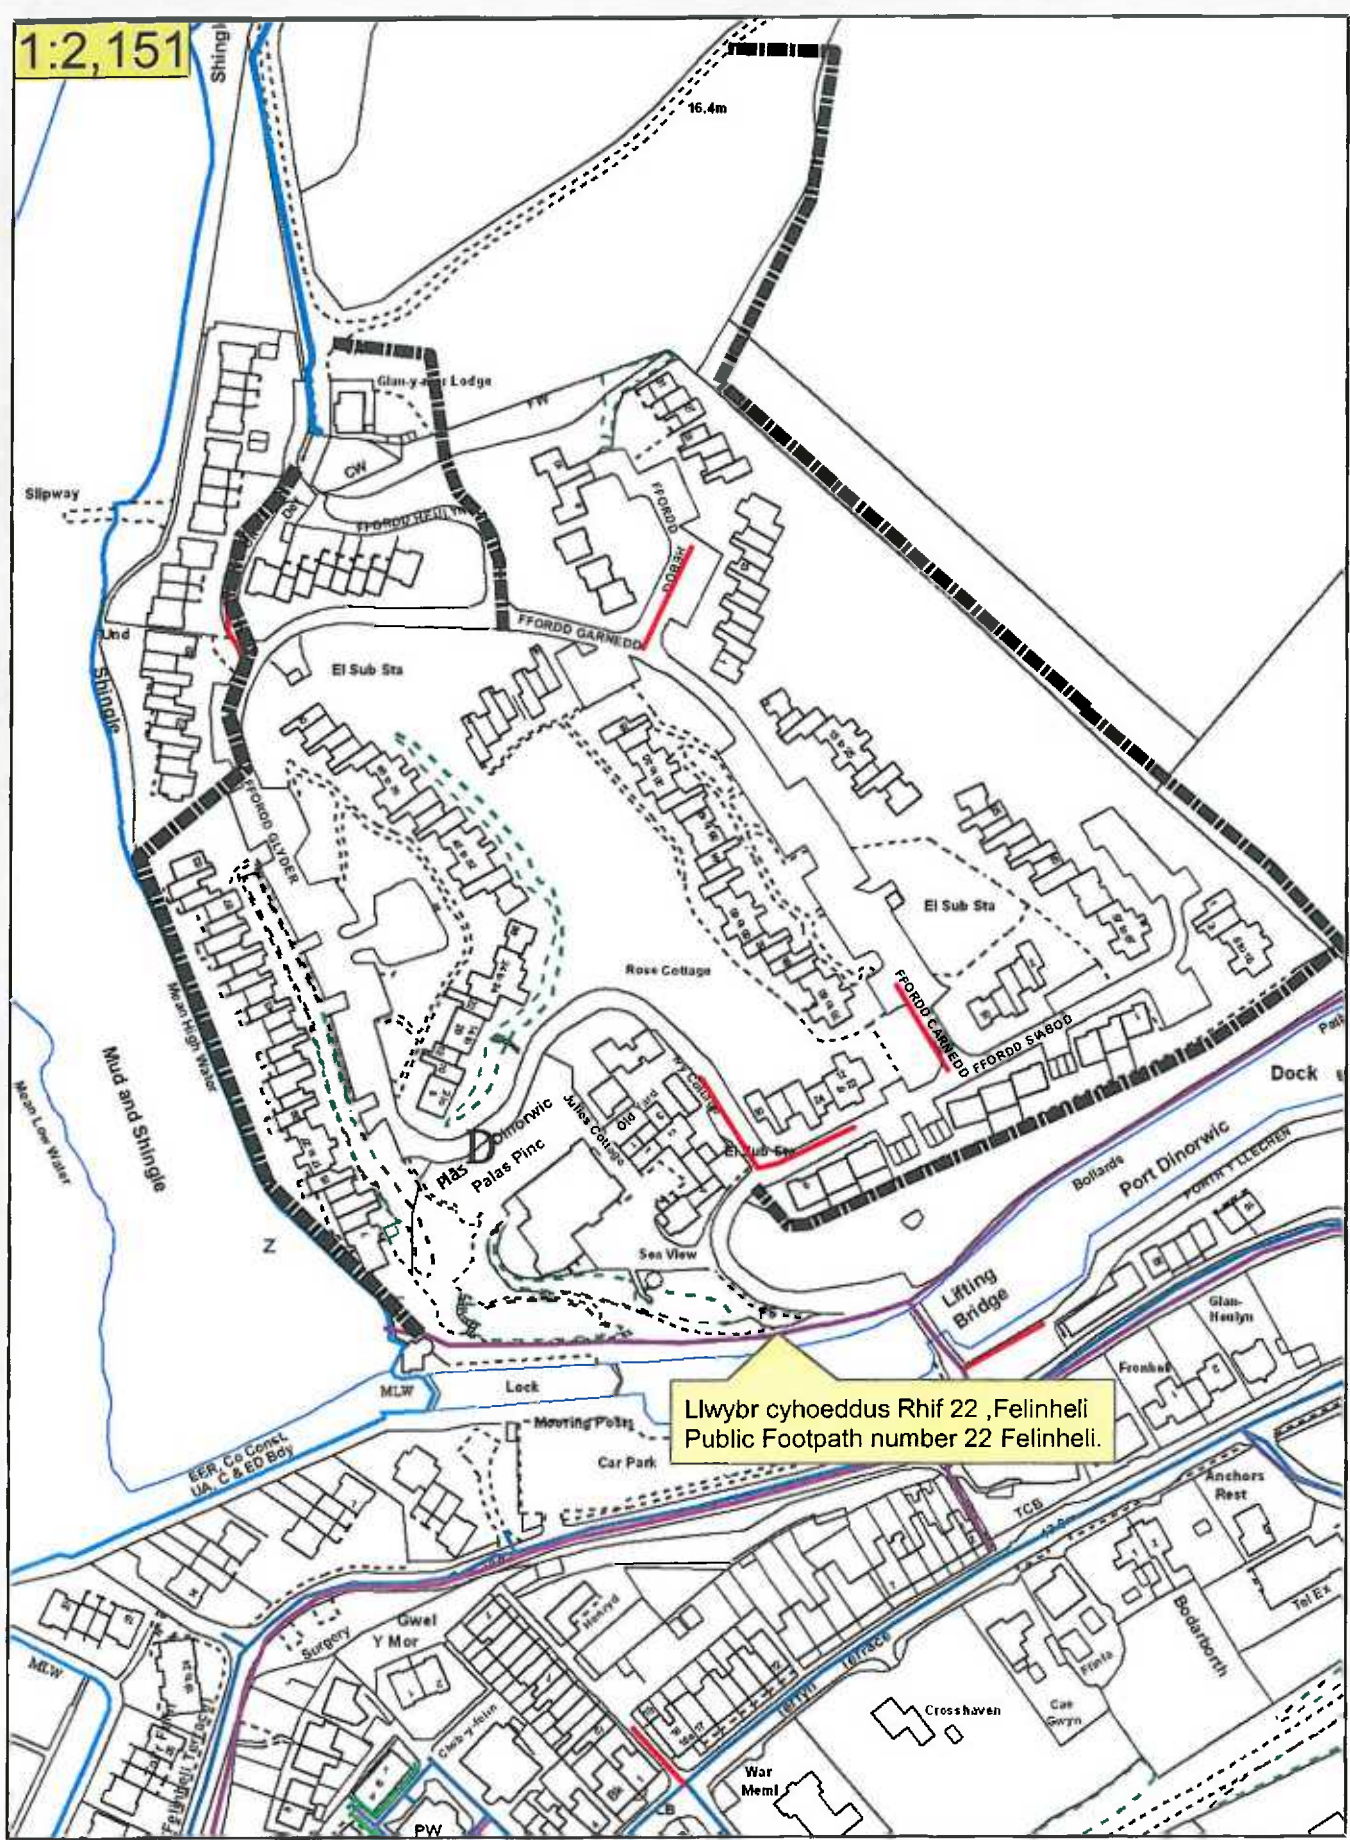

1:2,151

Llwybr cyhoeddus Rhif 22 ,Felinheli
Public Footpath number 22 Felinheli.

Cynllun / Plan Ch

ATODIAD
APPENDIX — 4